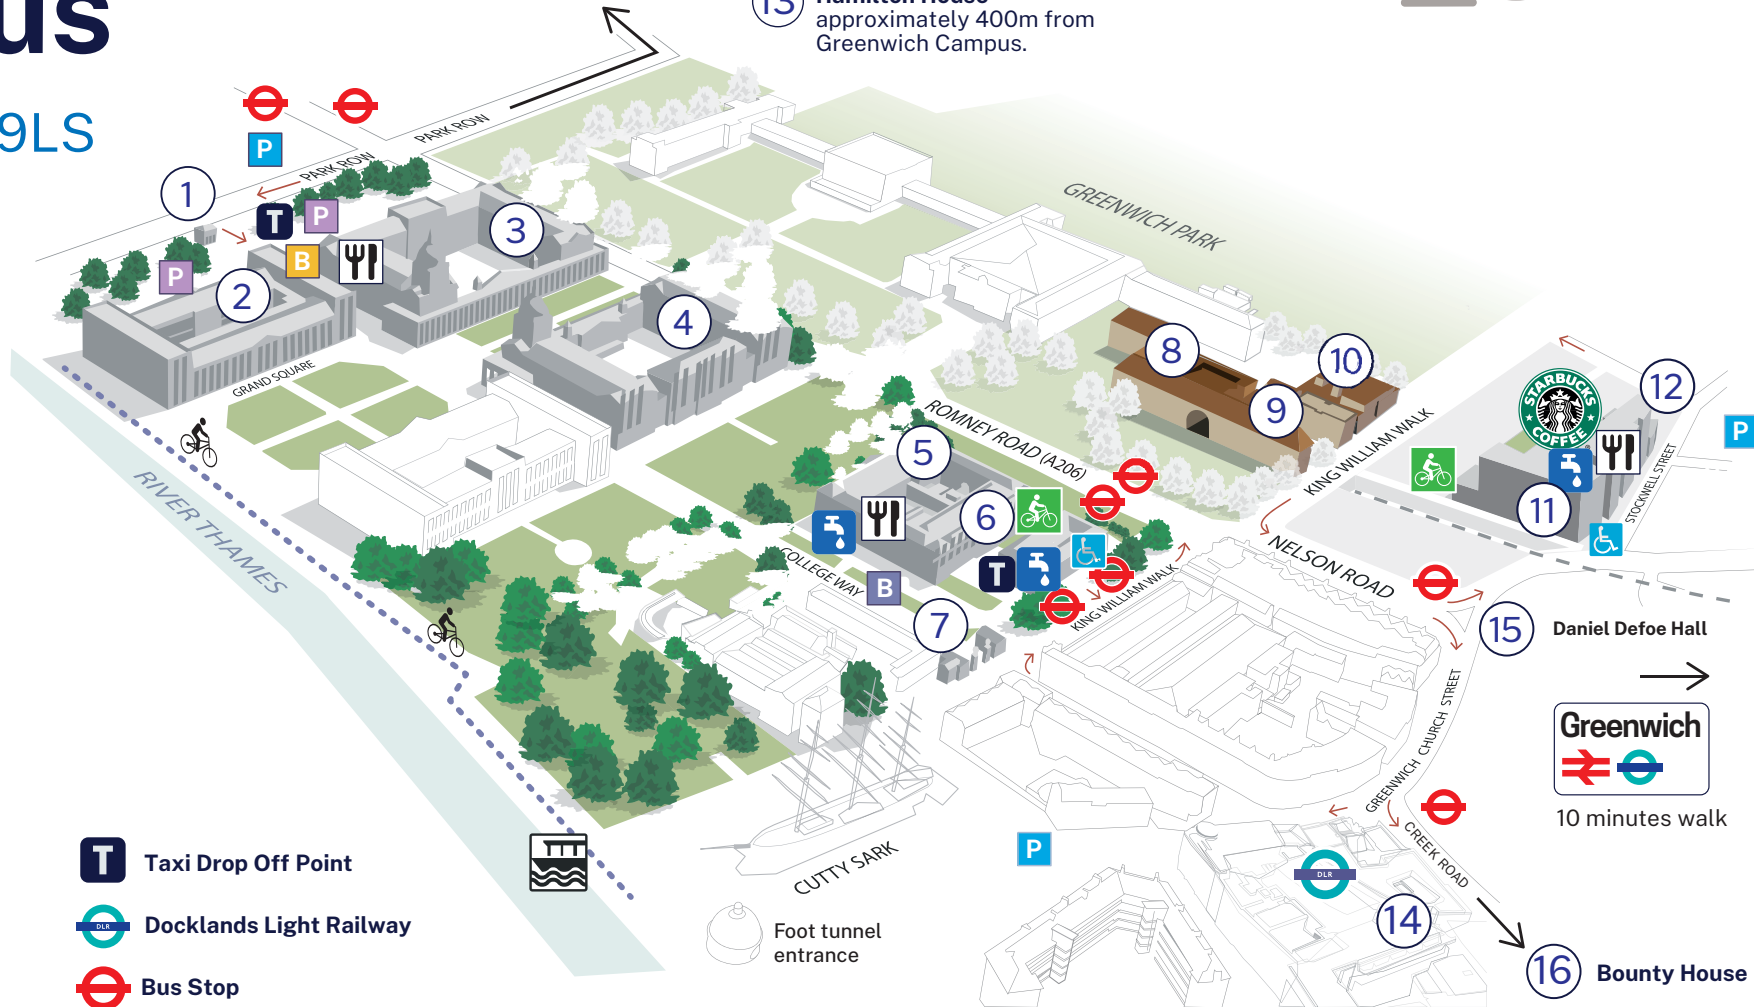

# Greenwich Campus

London SE10 9LS

**Maze Hill**  
8 mins walk  
in Tom Smith Close.

1. East Gate Entrance
2. Queen Anne Court
3. Queen Mary Court
4. King William Court
5. Dreadnought
6. Stephen Lawrence Building
7. West Gate Entrance
8. Devonport House Academic
9. Devonport House Halls of residence
10. Cooper Powerhouse London SE10 9JH
11. Stockwell Street Library
12. Stockwell Street Academic
13. Hamilton House 15 Park Vista, SE10 9LZ
14. Cutty Sark Hall London SE10 9ED
15. Daniel Defoe Hall London SE10 9FY
16. Bounty House London SE8 3DE International college

**T** Taxi Drop Off Point

**DLR** Docklands Light Railway

**Bus Stop**

**B** University Bus Stop (to Medway)

**B** University Bus Stop (to Avery Hill)

**P** Public Parking

**P** Permit holders only

**♿** Disabled Parking

**🚲** Bike compound

**🍴** Restaurant/Café

**🚤** Riverboat Services

**🚰** Water fountains

**🚶** Foot tunnel entrance

**Greenwich**  
10 minutes walk