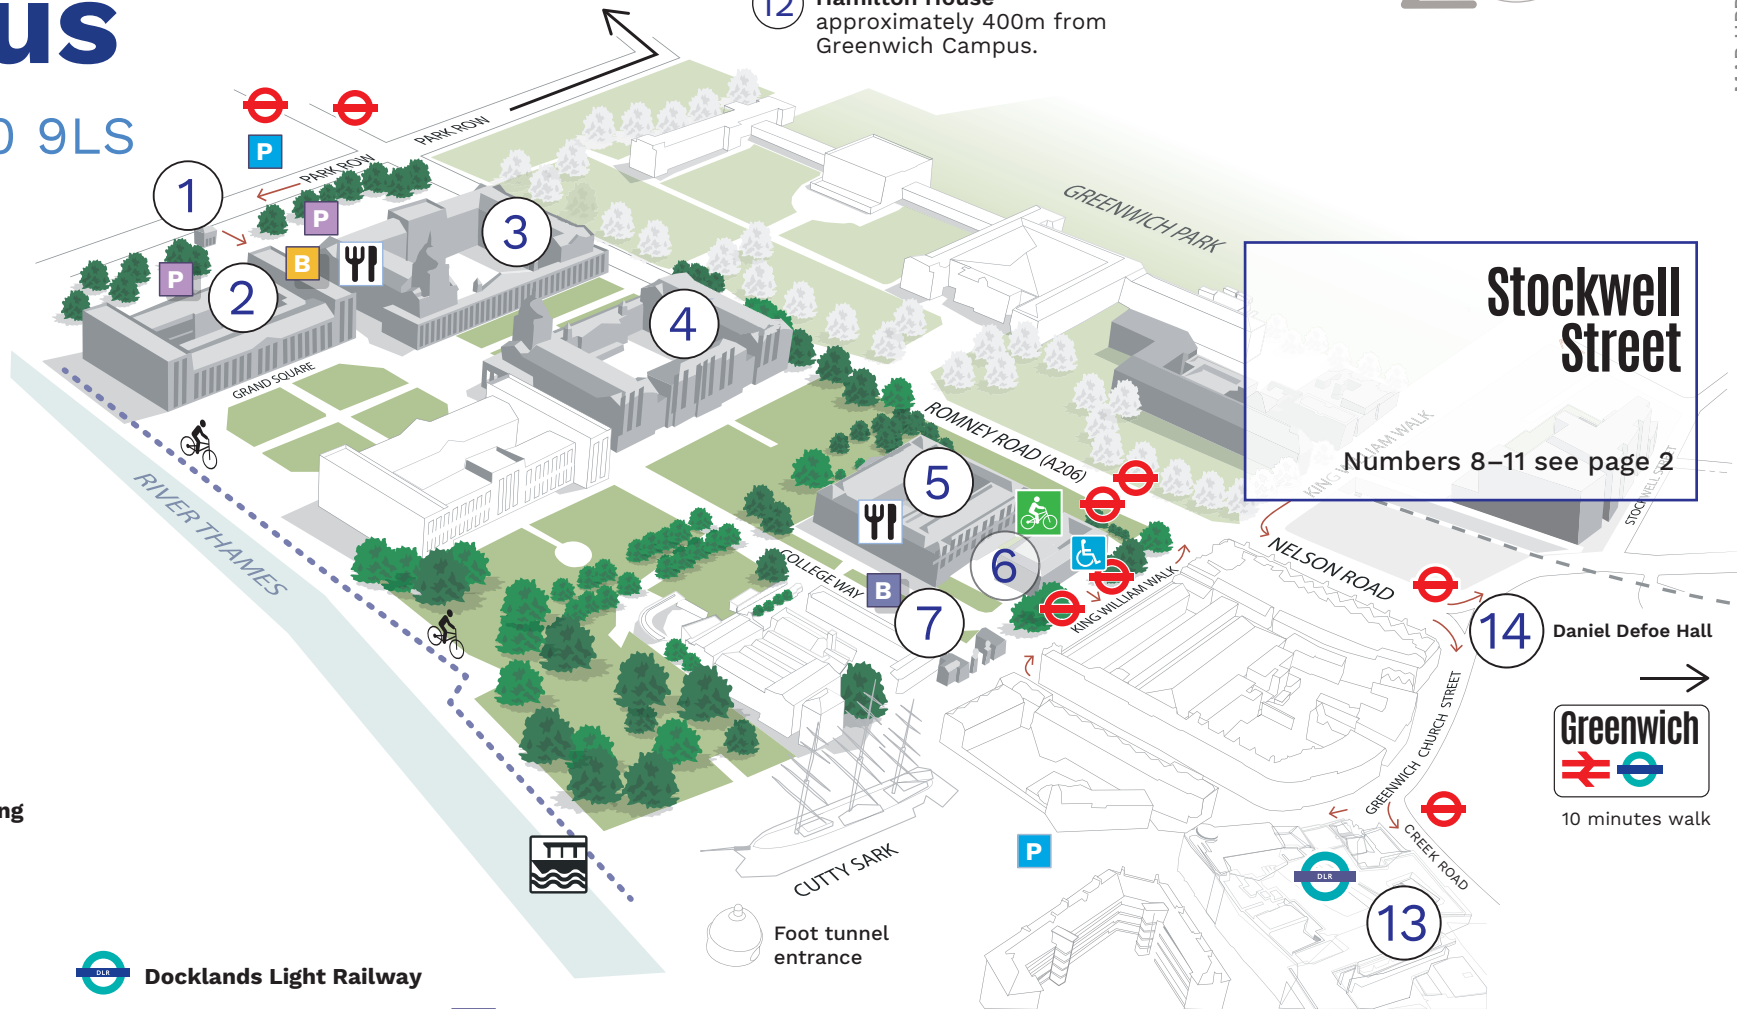

# Greenwich Campus

LONDON SE10 9LS

**Maze Hill**  
8 mins walk  
in Tom Smith Close.

**Stockwell Street**  
Numbers 8–11 see page 2

- ① East Gate Entrance
- ② Queen Anne Court
- ③ Queen Mary Court
- ④ King William Court
- ⑤ Dreadnought
- ⑥ Stephen Lawrence Building
- ⑦ West Gate Entrance

8–11 see page 2

⑫ **Hamilton House**  
15 Park Vista, SE10 9LZ

⑬ **Halls of residence**  
**Cutty Sark Hall**  
London SE10 9ED

⑭ **Daniel Defoe Hall**  
London SE10 9FY

 **Docklands Light Railway**

 **Bus Stop**

 **Foot tunnel entrance**

⑭ Daniel Defoe Hall

  
10 minutes walk

11 Teaching

14 **Daniel Defoe Hall**  
London SE10 9FY

 **Docklands Light Railway**

 **Bus Stop**

 **Public Parking**

 **Disabled Parking**

 **Bike Compound**

 **Restaurant/Café**